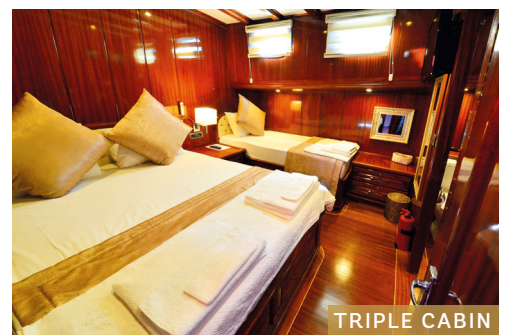

Lycian Queen

LLOYDS CERTIFIED 8 CABIN DELUXE MEGA GULET • 2015 BUILD

Lycian Queen

VIP SUITE

ACCOMMODATION

8 cabins
1 VIP Suite, 1 Master cabin, 4 double cabins,
2 triple cabins with a double and single bed
18 max capacity

TECHNICAL DATA

LOA: 37m
Beam: 8.30m
Engine: 2 x MAN440 hp
Generator: 2 x 33KW
Electricity: 12v, 220v

EQUIPMENT

Air-conditioning	Deep freeze, ice machine
Spacious saloon with dining area	Hairdryers
HD TVs in every cabin	Bath towels
CD, Ipod stereo music system	Peshtamals for sunbathing
Wifi connection	2 x canoes
Full sailing equipment	2 x paddle boards
Satelite navigation	1 x windsurf
Radar, GPS, VHF, Deep sounder	Cappucino maker
Lloyds certification	75HP outboard and rib
Washing machine	Snorkels, fins, and mask

BATHROOM

TRIPLE CABIN

DECK AREA