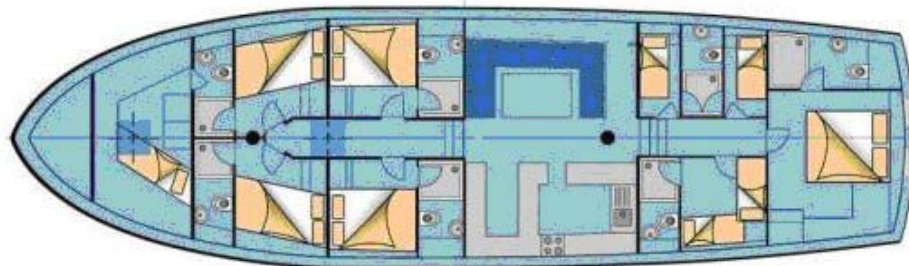

M/S LA VICOMTESSE

Charter Price	☆☆☆
Accommodation	4 double and 1 master cabin for up to 10 persons. An additional twin cabin is available for children (max 12 persons).
Special Features	Personal touches from the female Dutch owner to include specialty soaps, imported coffee, and monogrammed linens/towels.
Crew	4
A/C	Throughout
Cruising Grounds	Turkey and Greek Dodecanese Islands

Technical Specifications

LOA	21 m
Beam	7 m
Draft	2.30 m
Hull Material	teak
Sail Area	2 genoa, 1 mainsail
Rigging	ketch
Speed	11 knots
Engine	360 HP Mercedes
Fuel	1 ton
Generator	33 KVA John Deere
Construction	Bozburun 1999

Equipment

GPS, DVD, dinghy with 40 HP outboard, canoes, snorkeling and fishing equipment. Galley for 12. Jetski, waterski, donut. Separate crew quarters.