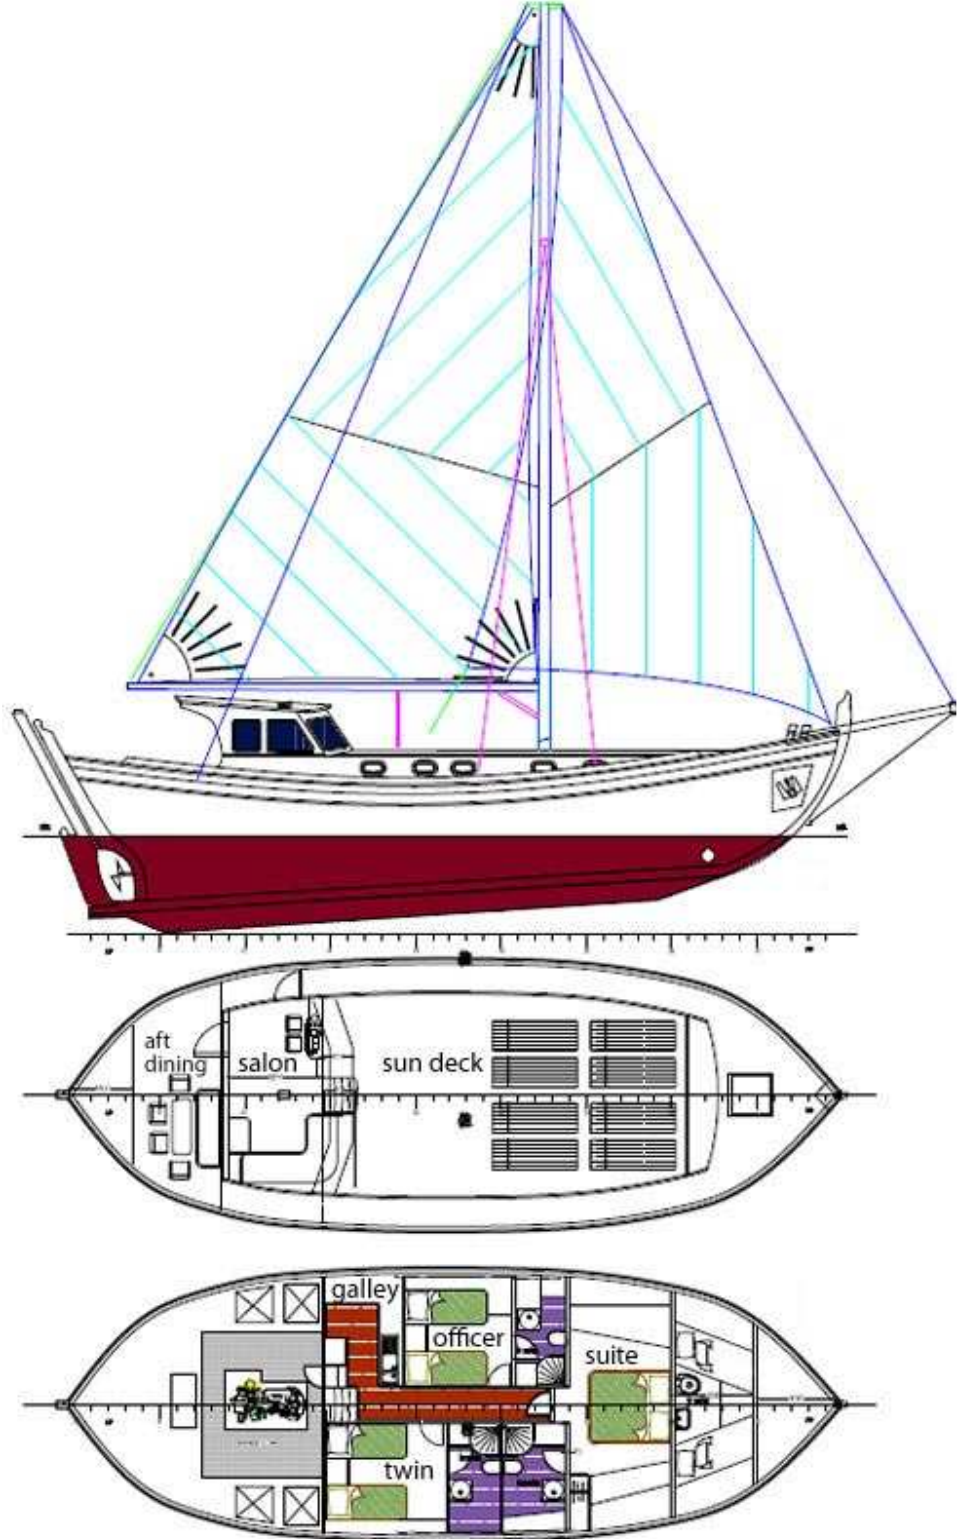

Tel: +90 252 316-2434
GSM: +90 532 434 6816
Dr. Mumtaz Ataman Caddesi No. 42/5
Bodrum 48400 TURKEY
Timer Yacilic Bodrum V.D. 7810175984