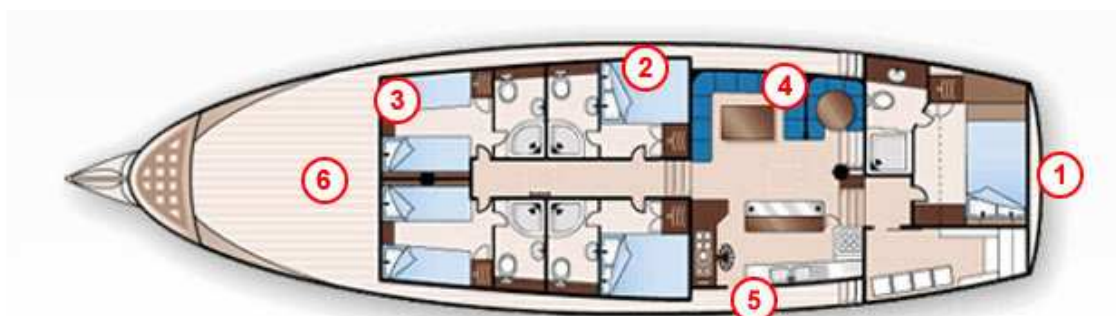

Tel: +90 252 316-2434
GSM: +90 532 434 6816
Dr. Mumtaz Ataman Caddesi No. 42/5
Bodrum 48400 TURKEY
Timer Yaticilik Bodrum V.D. 7810175984

M/S ODYSSEUS

Price	★★
Accommodation	Five cabins of which one is a master, 2 twins and 2 doubles
Special Features	No expense has been spared on refitting Odysseus by its private owners, including leather furnishings, polished brass fixtures and superb linens.
Crew	4
A/C	Yes
Cruising Grounds	Turkey and Greek Dodecanese Islands

Technical Specifications

LOA	23 m
Beam	6.1 m
Draft	2.3 m
Hull Material	Plank on frame
Classification	Traditional Bodrum gulet
Sail Area	240 square meters
Rigging	Gaff Rigged
Fuel Capacity	2000 liters
Water Capacity	5000 liters
Generator	1 x 33 KVA; 1 x 6.5 KVA
Speed	8 knots
Engine	255 HP Volvo
Construction	1987 and continually refit

Equipment

GPS, DVD, dinghy with outboard, kayaks, snorkeling and fishing equipment, 6 rings, 2 horseshoes. Galley for 10. Separate crew quarters.

1 = Master 2 = double 3 = twin 4 = saloon 5 = open galley 6 = crew quarters