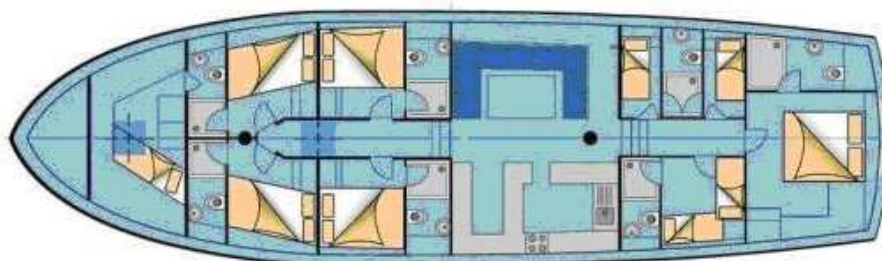

Tel: +90 252 316-2434
GSM: +90 532 434 6816
Dr. Mumtaz Ataman Caddesi No. 42/5
Bodrum 48400 TURKEY
Timer Yatcilik Bodrum V.D. 7810175984

M/S LA VICOMTESSE

Charter Price	★★★
Accommodation	4 double and 1 master cabin for up to 10 persons. An additional twin cabin is available for children (max 12 persons).
Special Features	Personal touches from the female Dutch owner to include specialty soaps, imported coffee, and monogrammed linens/towels.
Crew	4
A/C	Throughout
Cruising Grounds	Turkey and Greek Dodecanese Islands

Technical Specifications

LOA	21 m
Beam	7 m
Draft	2.30 m
Hull Material	teak
Sail Area	2 genoa, 1 mainsail
Rigging	ketch
Speed	11 knots
Engine	360 HP Mercedes
Fuel	1 ton
Generator	33 KVA John Deere
Construction	Bozburun 1999

Equipment

GPS, DVD, dinghy with 40 HP outboard, canoes, snorkeling and fishing equipment. Galley for 12. Jetski, waterski, donut. Separate crew quarters.