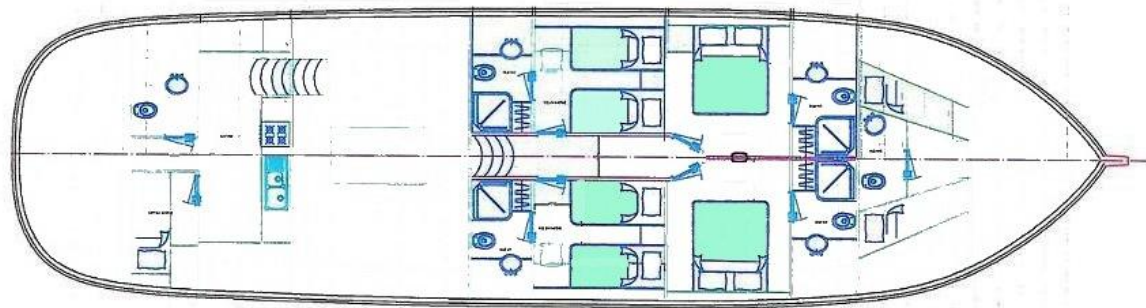

## Up to 8 guests

With full CE classification and 350 square meters of sail area, Atalante's quiet, discrete crew are there to oversee every request and comfort on board. This spacious yacht is sheer pleasure to experience.

## At a Glance

Four crew  
(Captain, chef, 2 deckhands)

24 meters LOA

Flag: Turkish

Snorkeling equipment, DVD, canoe, waterski

Fuel Capacity: 3000 l

Water Capacity: 5500 l

Sail Area: 350 sq m

Speed: 13 knots

Engine: 2 x 235 HP Iveco

Generator: 2 x 22.5 kVa Onan

Rib: 50 HP

Construction: 2008

Easy access swim ladder, liferaft for 12, deck shower, outdoor music system