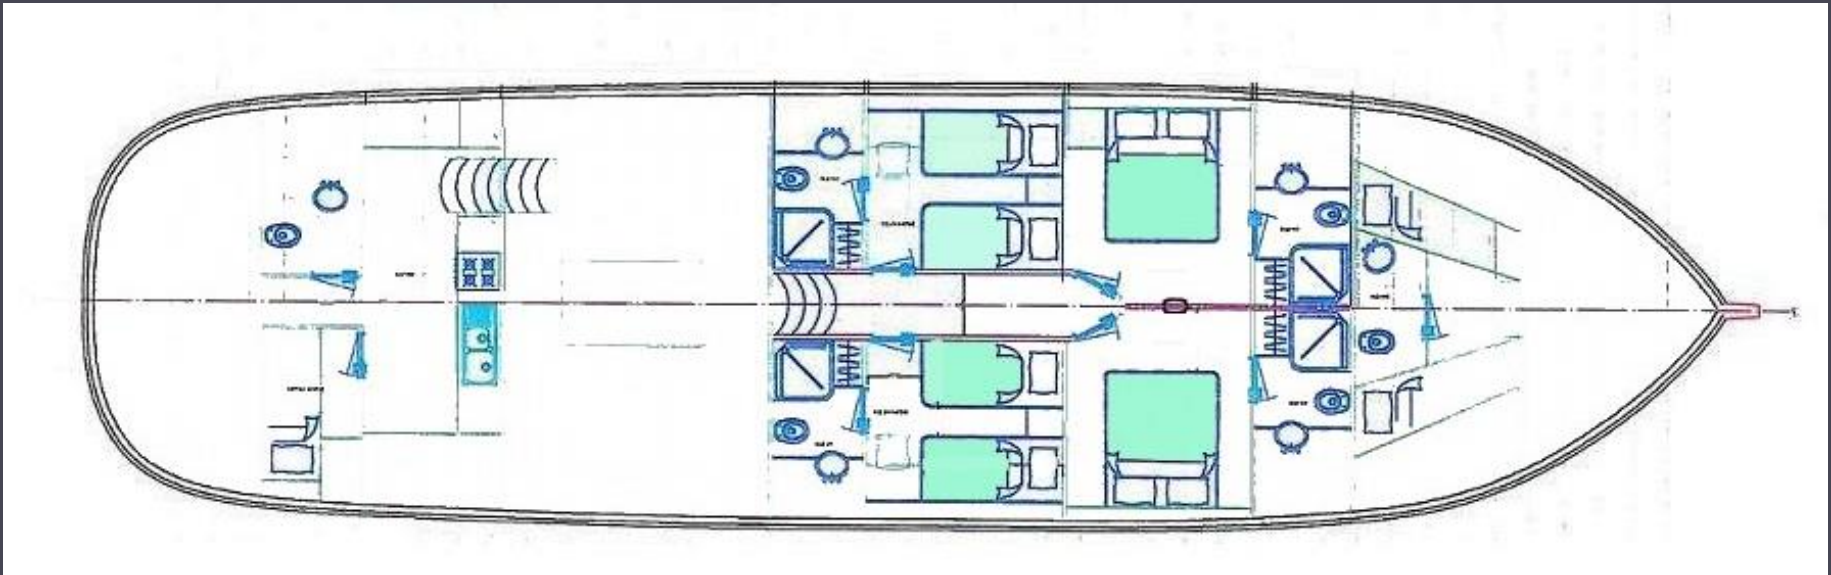

Double cabin with ensuite

Contemporary, comfortable, roomy saloon

Galley and Bar

Atalante plan and layout

The gulet can be configured as four doubles, or two doubles and two twin. All cabins have air conditioning, TV and hair dryers.

Atalante Technical Specifications

Port	:	Bodrum
Length	:	24 mt
Cabins	:	4
Guest	:	8
A/C	:	Yes
Built	:	2009
Crew	:	3+1

Accommodation

2 Double cabins
2 twins cabin with
convertible beds to
double beds

All cabins have TV
and hairdryer